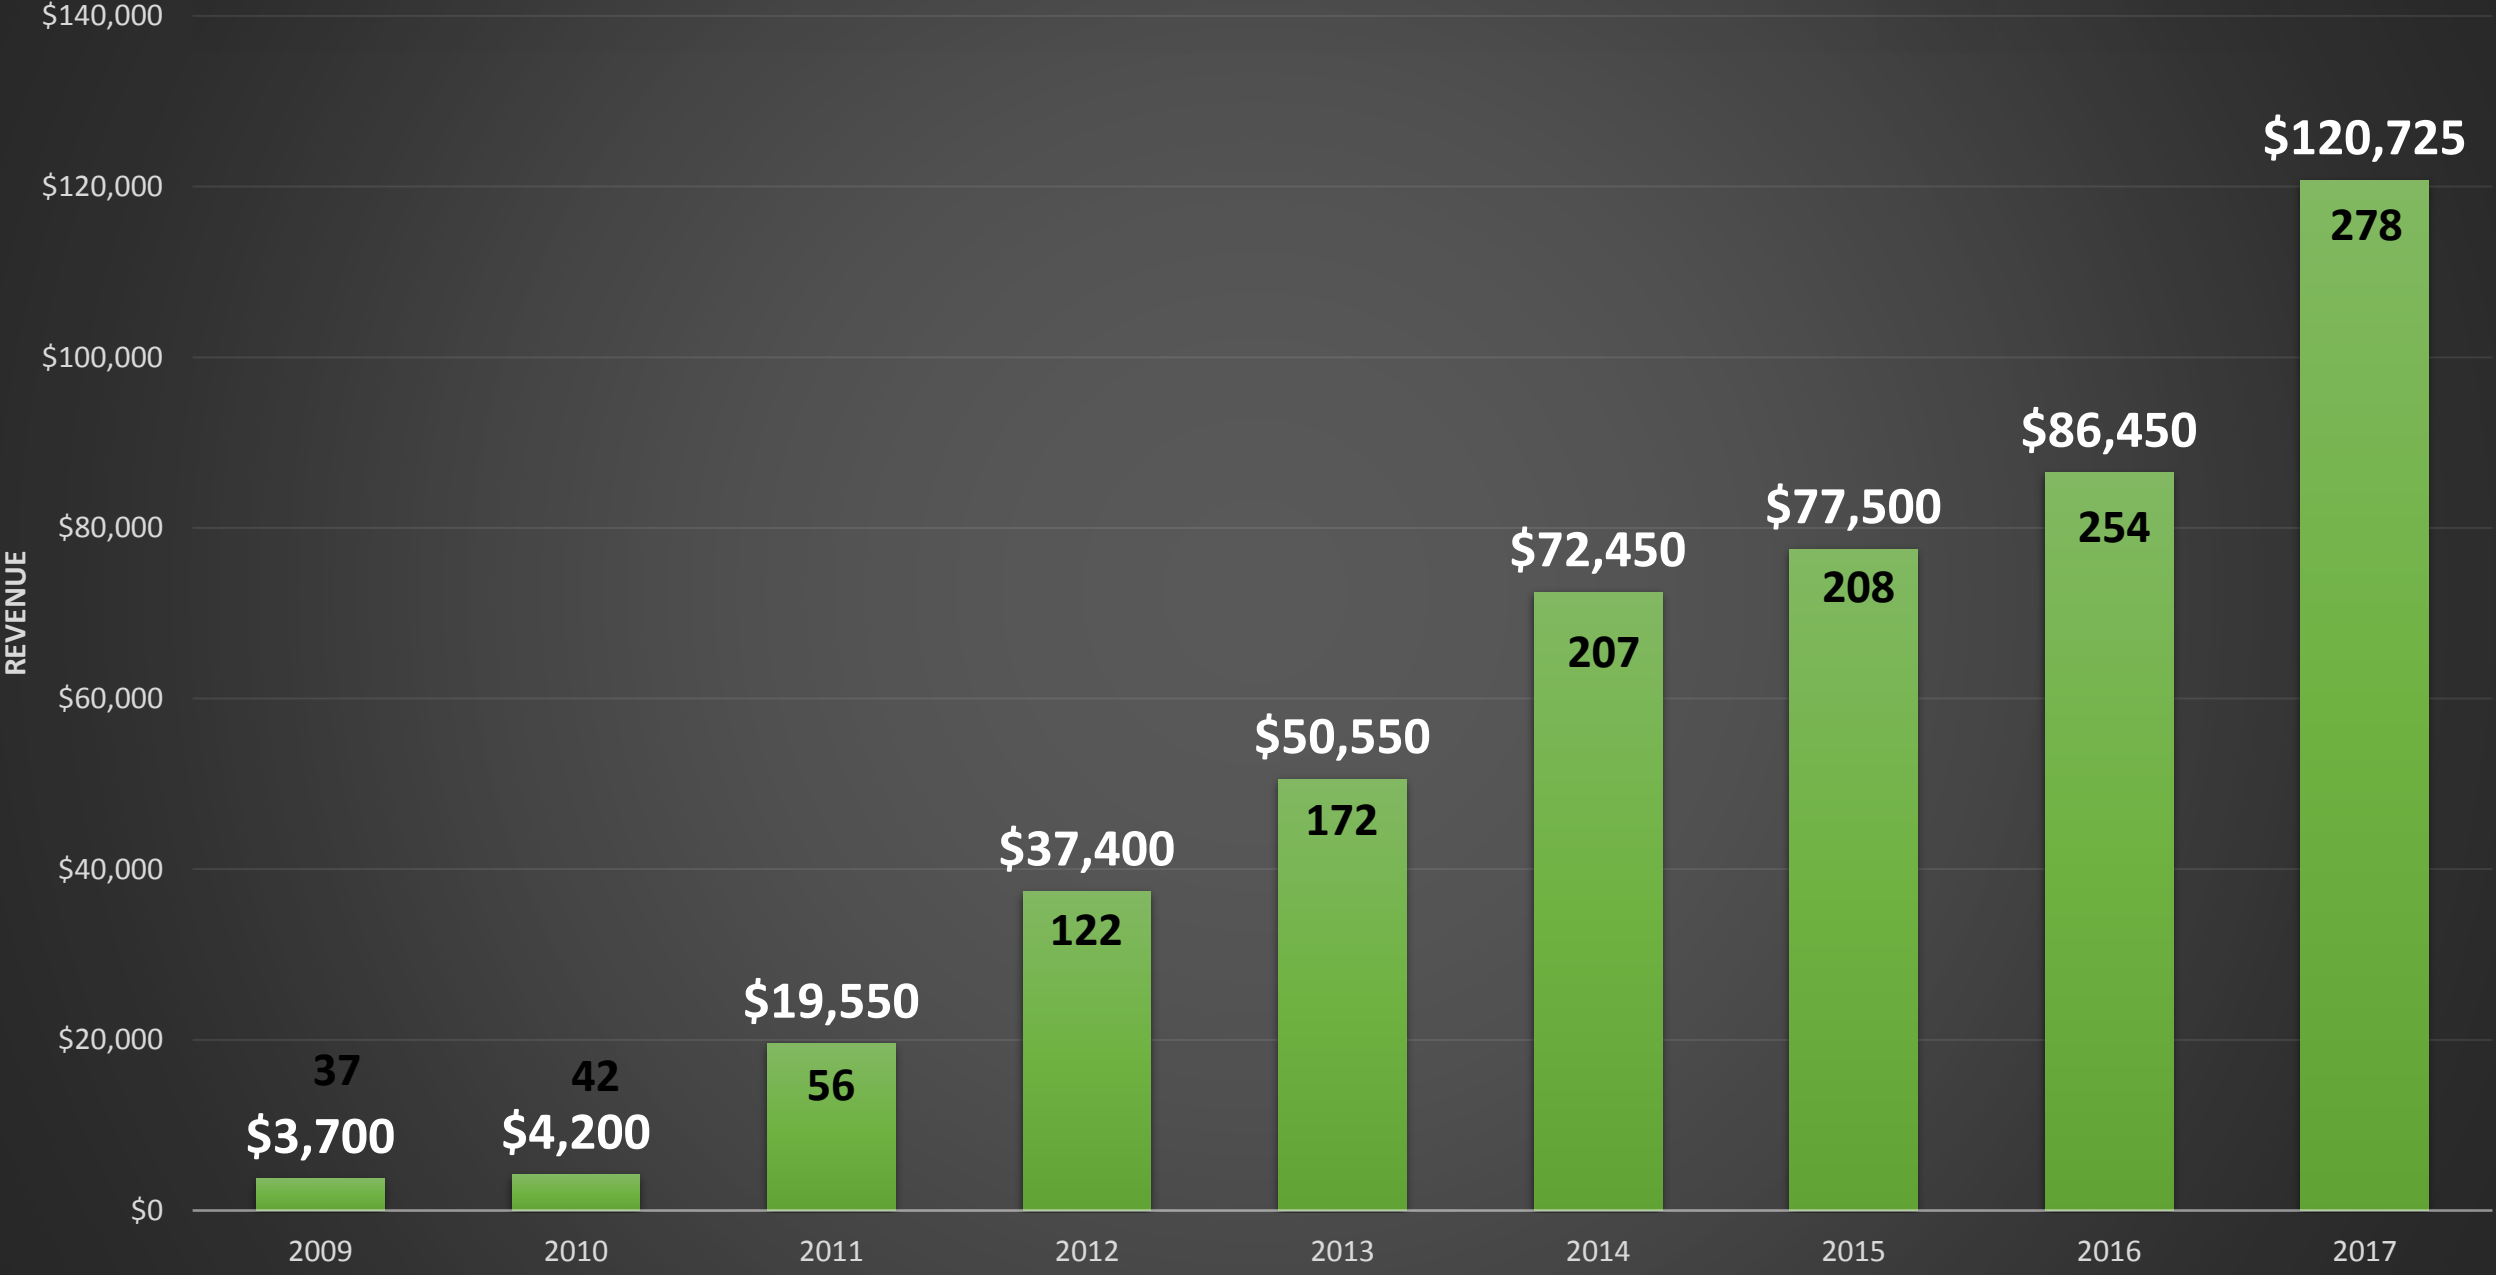

Missouri State Fair Foundation

2017 Annual Report

Missouri State Fair Foundation Membership Growth

COME HOME

Missouri State Fair Foundation
CULTIVATING THE FUTURE
DINNER & AUCTION

AUGUST : 9 : 2017

6:00 PM

MOHLER ASSEMBLY HALL

TRIBUTE TABLE \$850

INDIVIDUAL RESERVATIONS \$75

Welcome Home to the Missouri State Fair! You are the key to our success.

Kansas City Royals Signature Suite

16 admission tickets

5 parking passes

base suite

large flat screen TVs

OUTDOOR SEATING VIEW

Swine Barn
New Show Ring
100% Privately Funded
through the generosity of
MSF Foundation Members and
Youth in Agriculture Supporters

RECORD REVENUE
\$67,750

2017 MISSOURI GOVERNOR'S HAM BREAKFAST