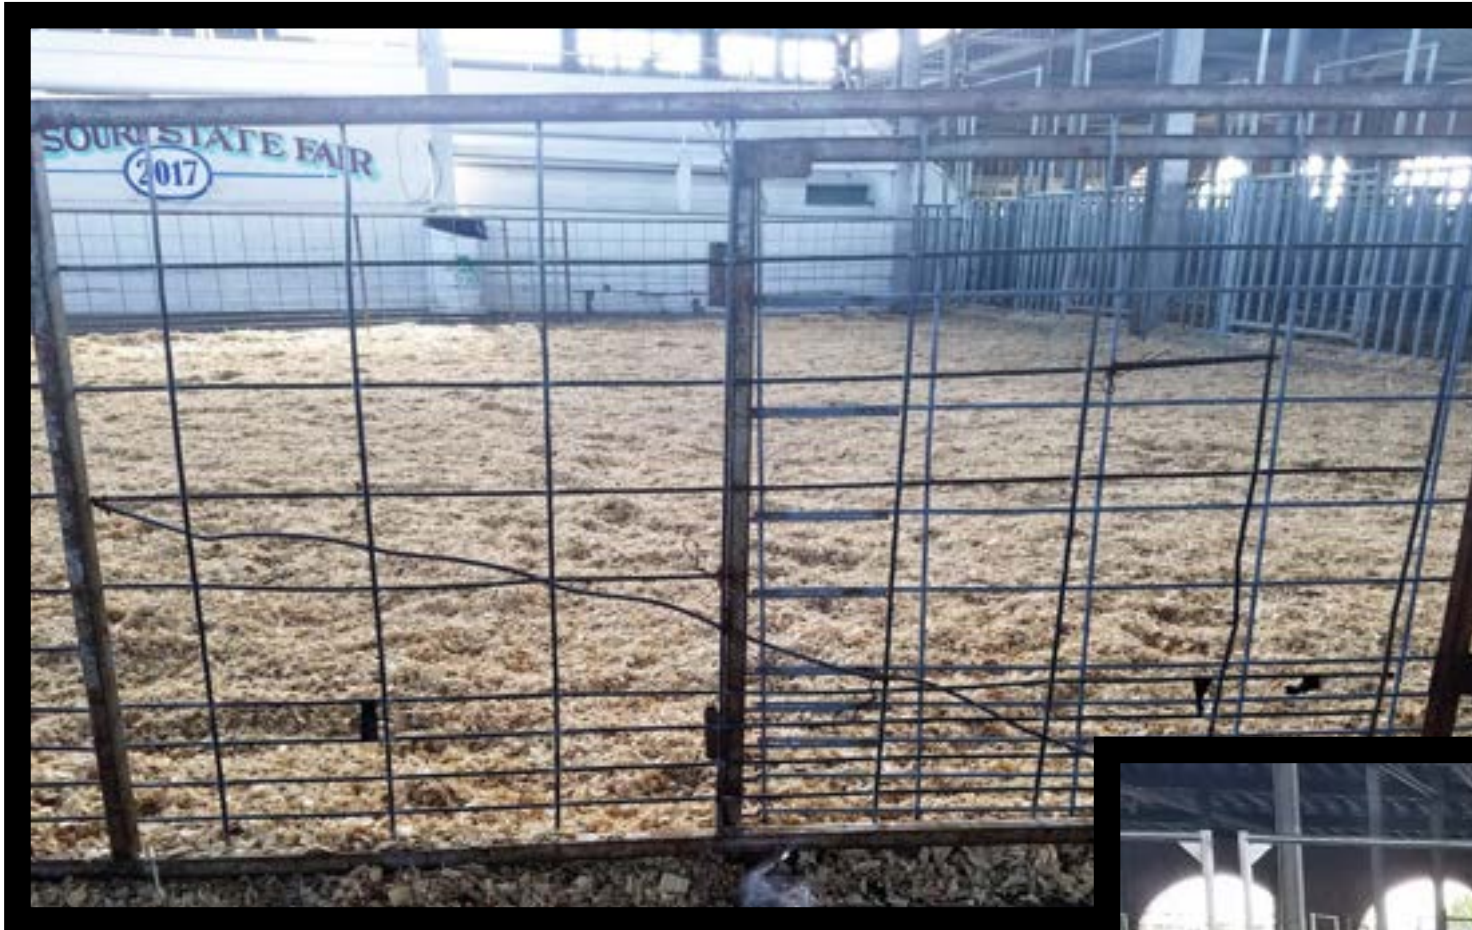

Swine Barn Improvement Project

- New Show Ring
- New staging pens
- New placing pens
- 40 new exhibitor pens

Swine Barn Improvement Committee

Ron Wolf

JR Reid

Michael Curtis

Lance Martin

Doug Loges